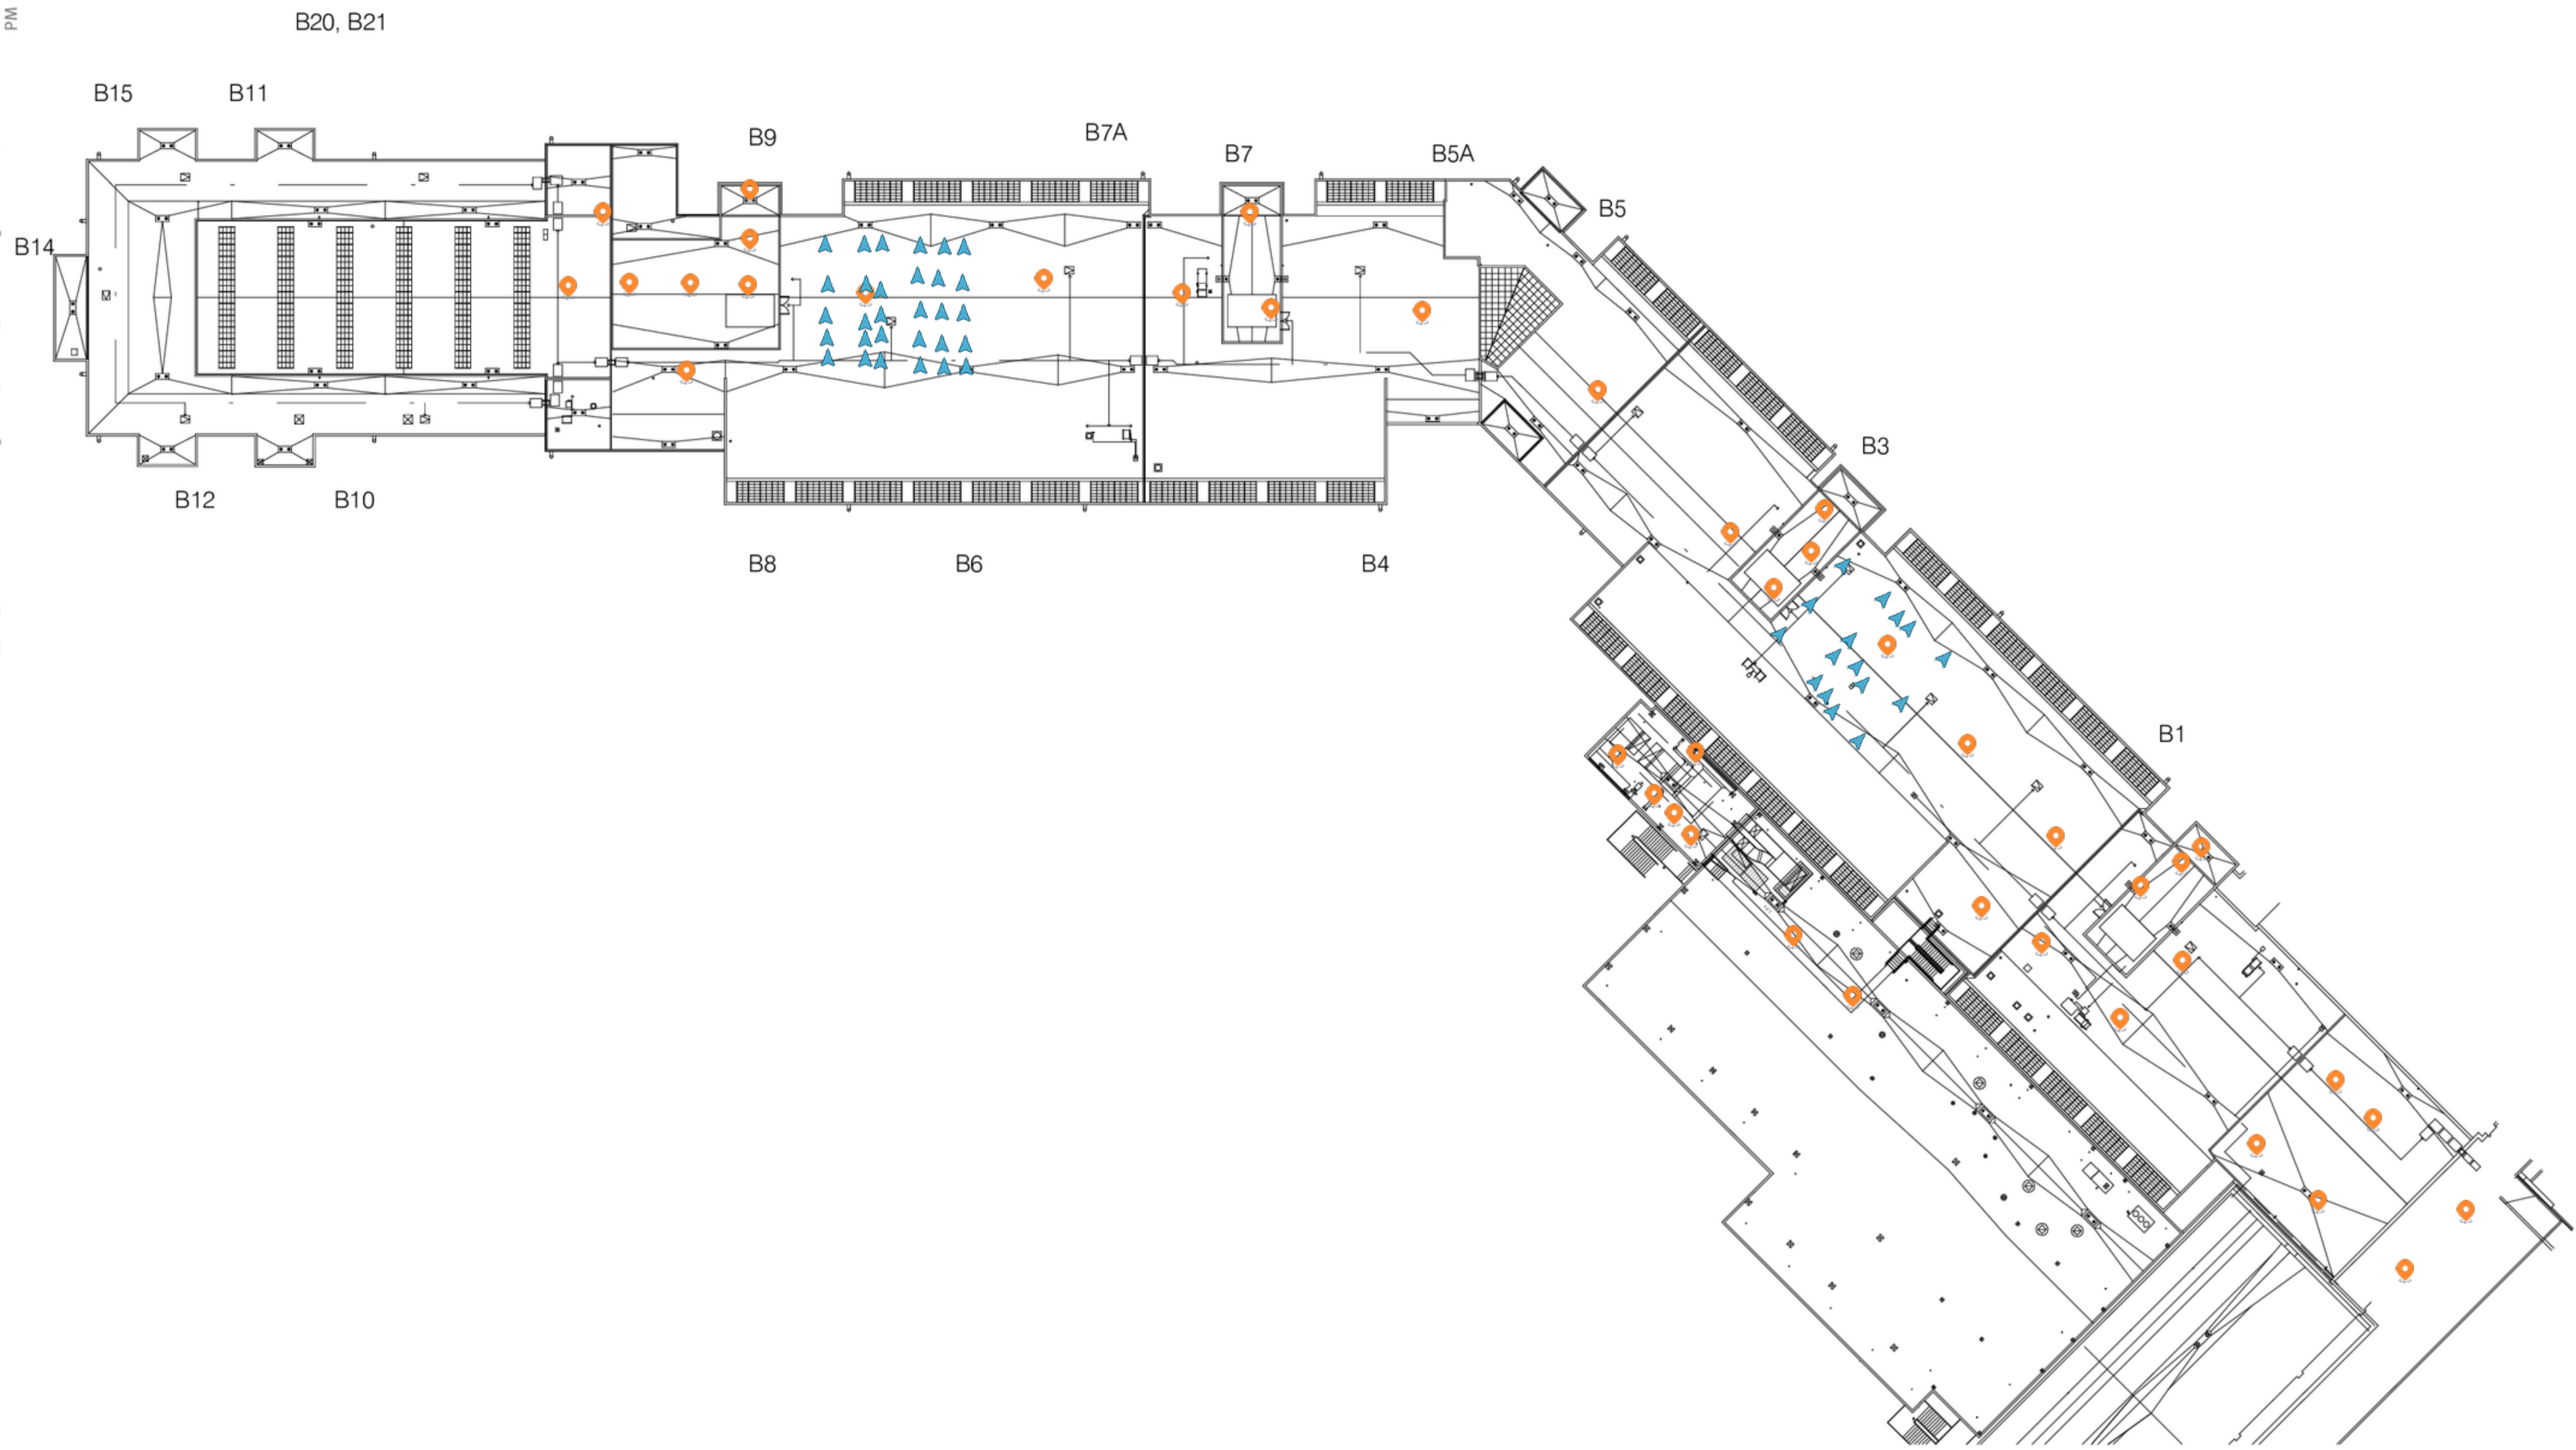

Autodesk Docs://21\_061\_SEA Airline Realignment/21061\_SEA\_AR Diagrams.rvt 7/25/2022 3:30:20 PM

1 CCB - MEZZANINE LEVEL - BLANK BACKGROUND  
1" = 60'-0"