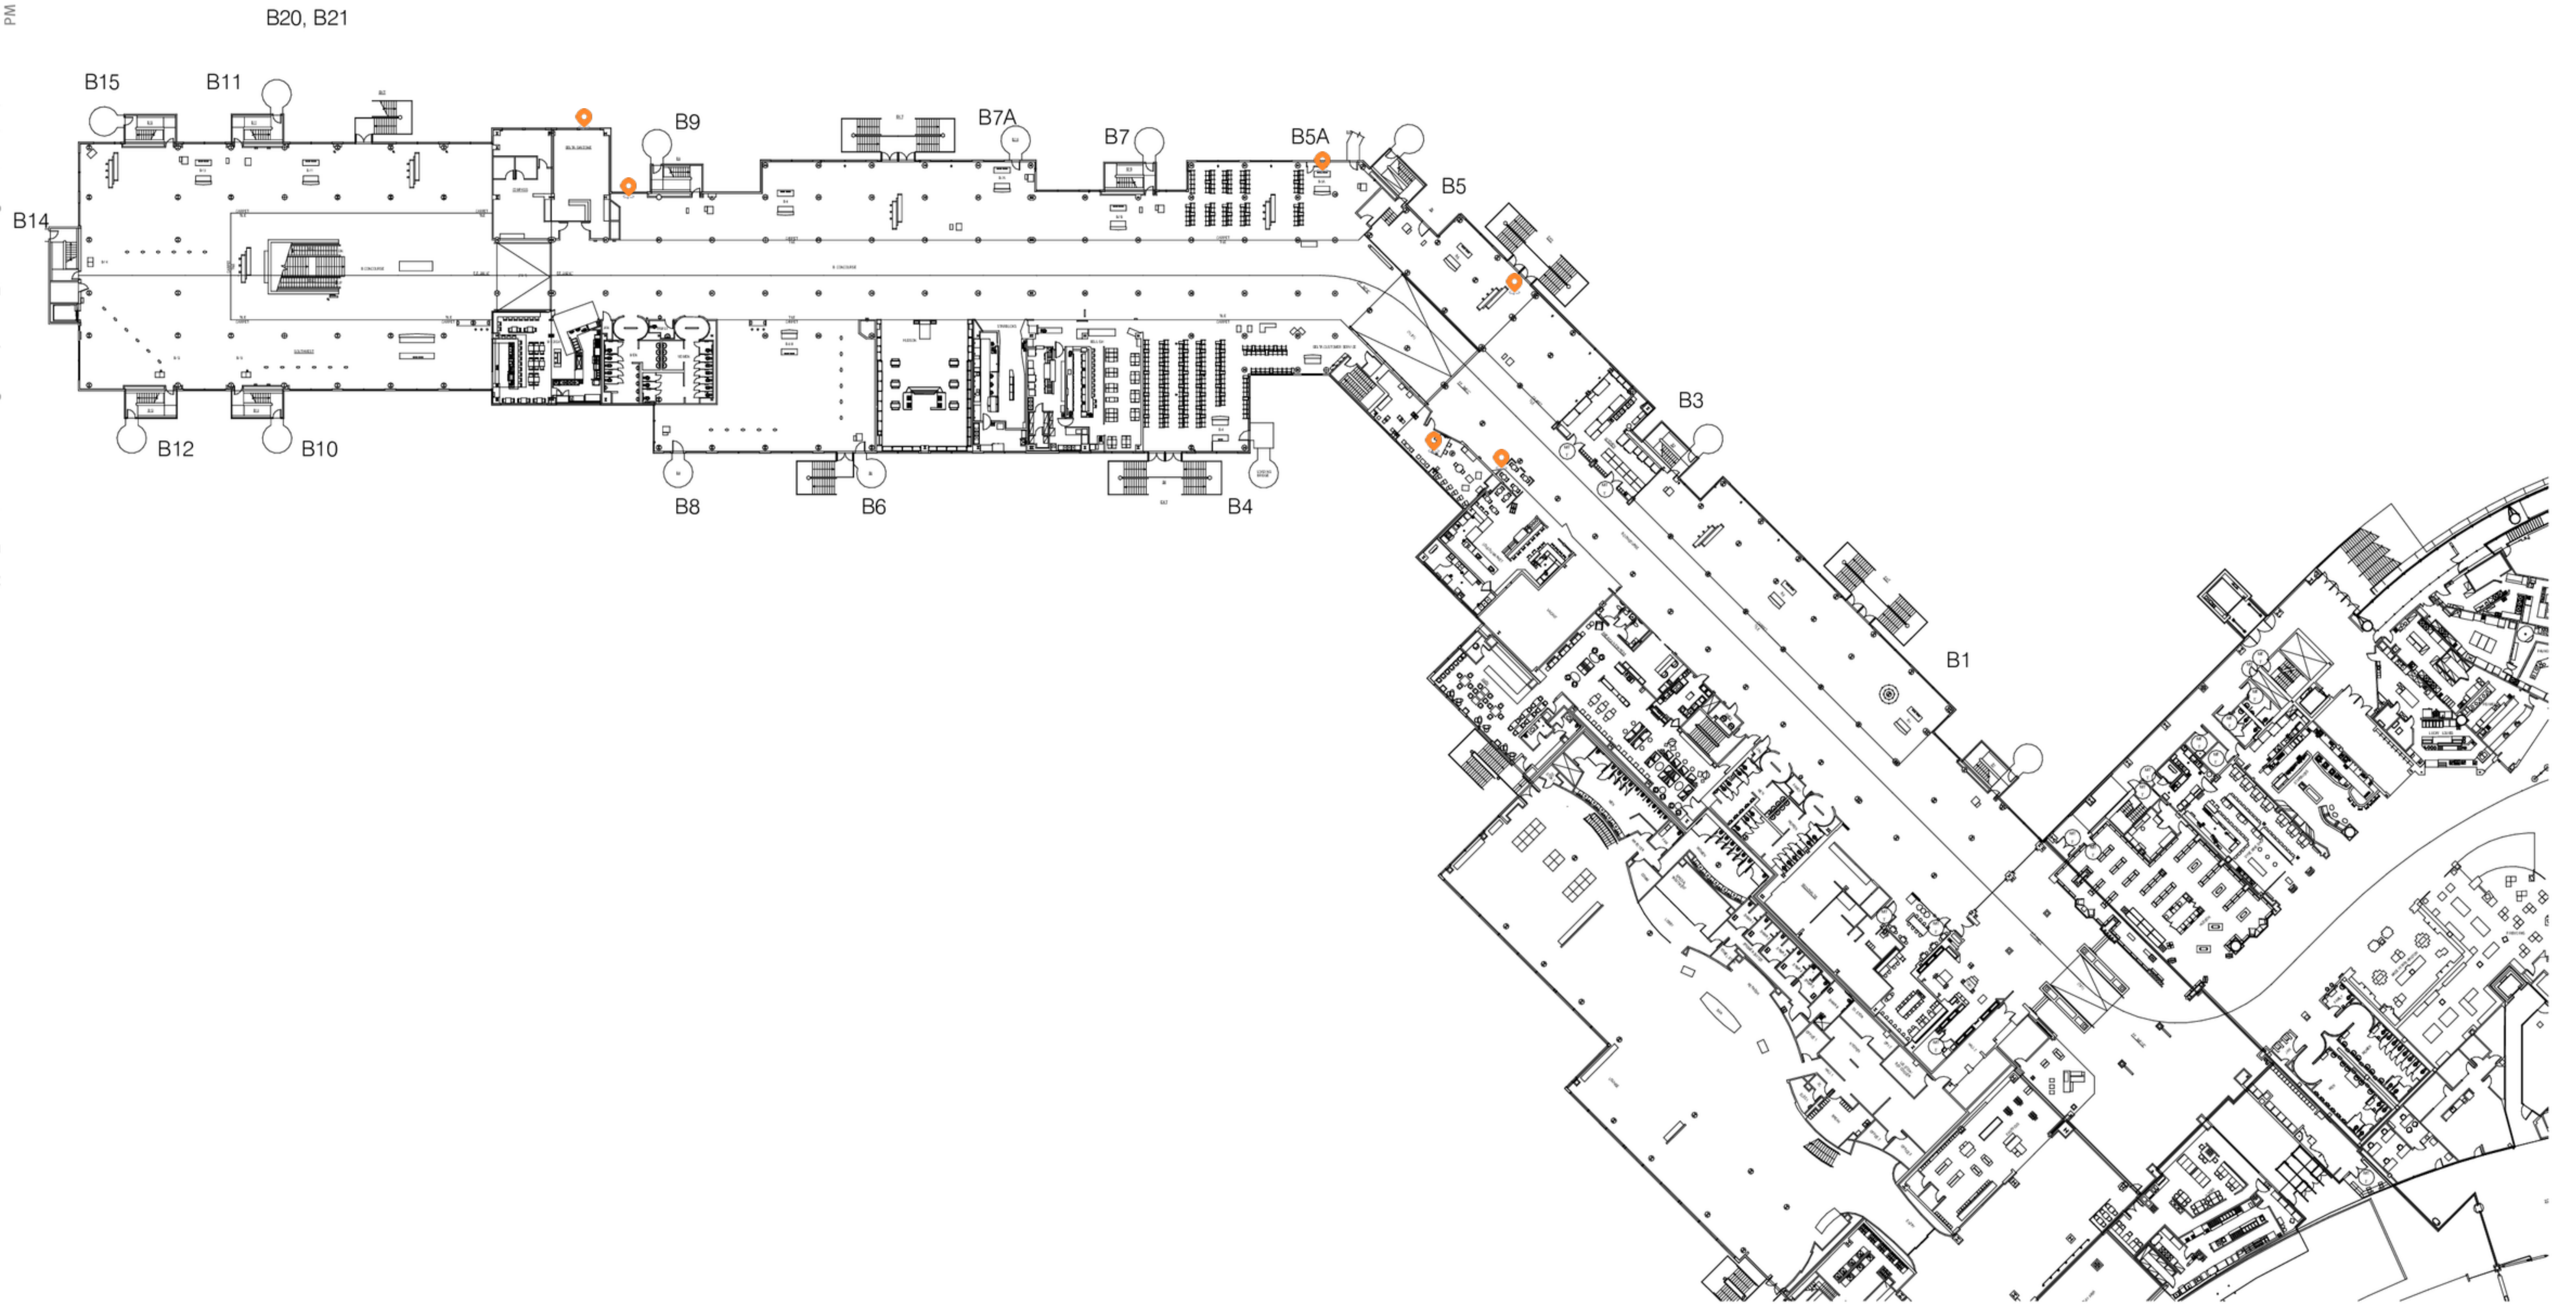

Autodesk Docs://21\_061\_SEA Airline Realignment/21061\_SEA\_AR Diagrams.rvt 7/25/2022 3:30:20 PM

1 CCB - CONCOURSE - BLANK BACKGROUND  
1" = 60'-0"