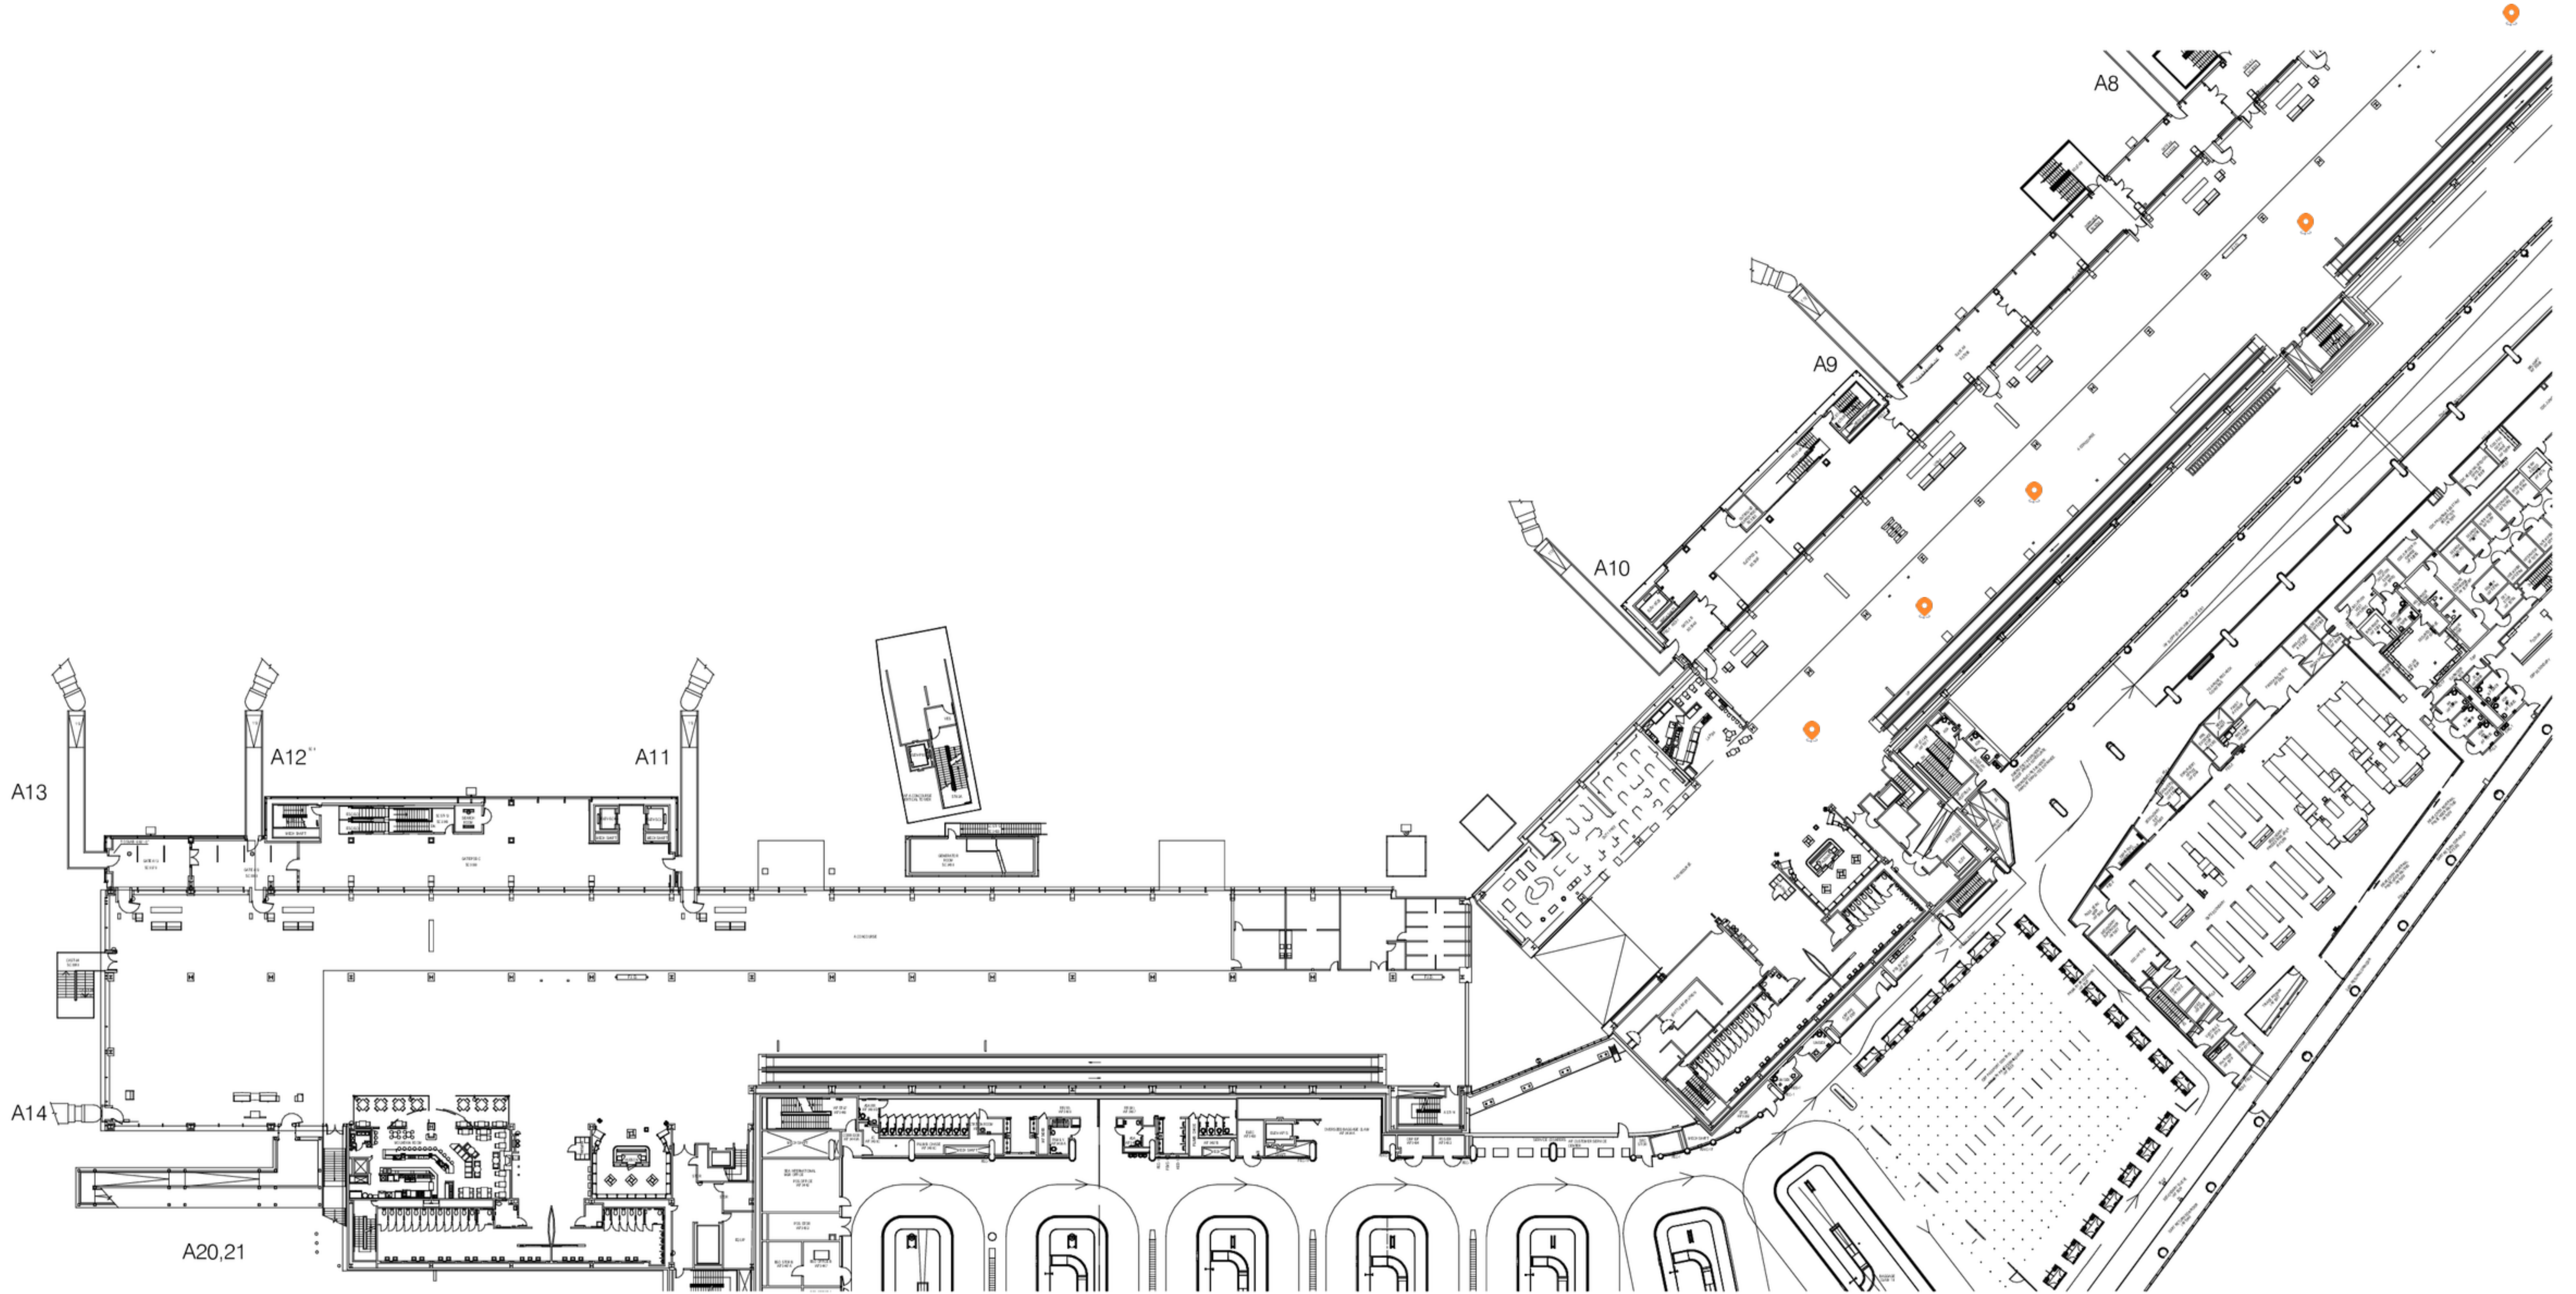

Autodesk Docs://21_061_SEA Airline Realignment/21061_SEA_AR Diagrams.rvt 7/25/2022 3:30:17 PM

1 CCA - CONCOURSE - BLANK BACKGROUND
1" = 60'-0"